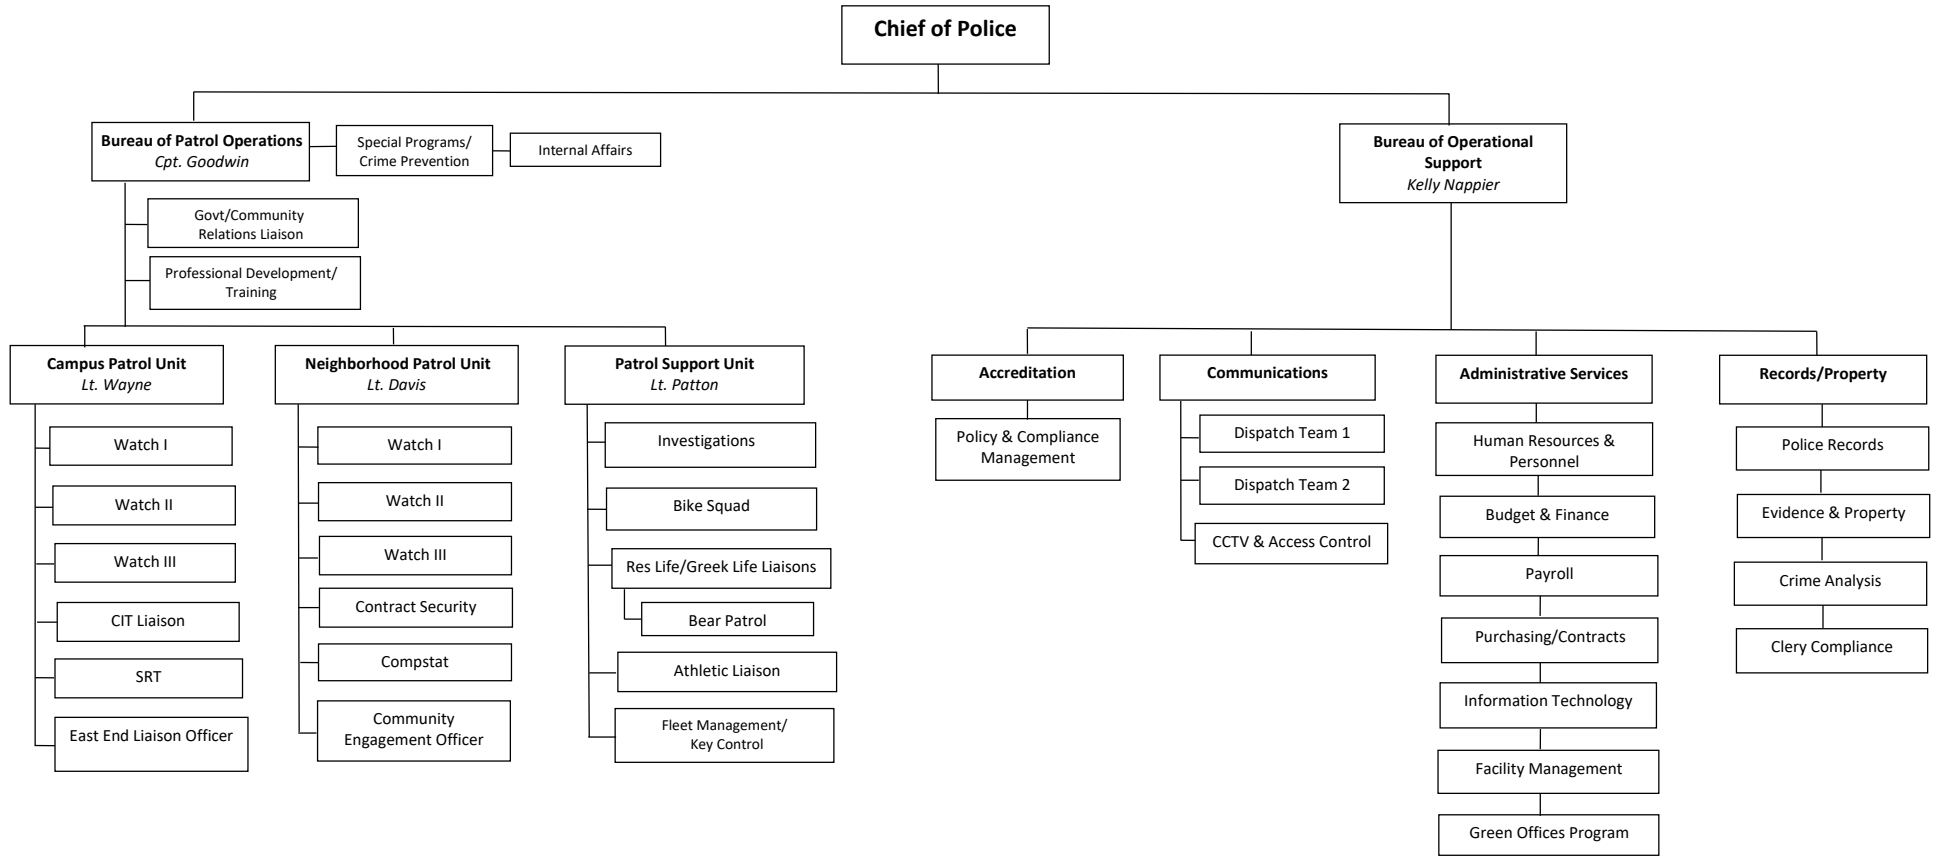

**Washington University Police Department
Organizational Chart of Functions**

FULL TIME STAFF
 47 Sworn Officers
 19 Civilian Staff:
 - 9 Dispatchers
 - 7 Security Officers
 - 1 Administrative Coordinator
 - 1 Analyst
 - 1 Civilian Commander